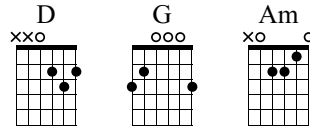

# Yellow Submarine

♩ = 100

Musical score for "Yellow Submarine" in 4/4 time, featuring a vocal line and guitar accompaniment. The score is divided into four systems, each with a treble clef and a key signature of one sharp (F#).

**System 1:** Measures 1-6. Chords: D, G, Am, D, D. Lyrics: SI DO' RE' SI LA SI SOL SI SI LA SOLMI MI SI SI LA SI DO' RE' SI LA SI

**System 2:** Measures 7-11. Chords: G, Am, D, G, D. Lyrics: SOL SI SI LA SOL MI MI SI SI LA RE' RE' RE' RE' MI' LA LA LA LA LA

**System 3:** Measures 12-16. Chords: D, G, G, D, D. Lyrics: LA LA LA LA LA SOL SOLSOL SOLSOL RE' RE' RE' RE' MI' LA LA LA LA LA LA LA LA LA LA

**System 4:** Measure 17. Chord: G. Lyrics: SOL SOLSOL SOLSOL