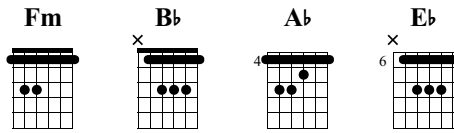

Mad wolrd - Gary Jules

Sala Virtual de Música

Moderate ♩ = 90

Introducción

Musical score for the introduction of "Mad wolrd" by Gary Jules. The score is in 4/4 time and consists of five staves of music. The key signature is Bb major (two flats). The tempo is marked as Moderate with a quarter note equal to 90 beats per minute. The score includes guitar chord diagrams for Fm, Bb, Ab, and Eb. The lyrics are written below the notes.

Staff 1: Chords: Fm, Bb, Fm, Bb, Fm. Lyrics: 1 LAb DO' SOL LAb FA SOL Mib RE, 2 - - - - - 3 LAb DO' SOL LAb FA SOL LAb Sib, 4 - - - - - 5 FA FA LAb LAb FA FA

Staff 2: Chords: Ab, Eb, Bb, 4x Fm, Bb. Lyrics: 6 DO' DO' DO' LAb, 7 Sib Sib Sib SOL, 8 Sib Sib Sib LAb SOL FA, 9 FA FA LAb LAb DO' DO', 10 RE' Sib Sib RE' RE' Sib Sib

Staff 3: Chords: Fm, Bb, Fm, Bb, Fm. Lyrics: 11 FA FA LAb LAb DO' DO', 12 RE' Sib Sib Sib RE' RE' Sib Sib, 13 FA FA LAb LAb DO' DO', 14 RE' Sib Sib RE' RE' Sib Sib, 15 FA FA LAb LAb DO' DO'

Staff 4: Chords: Bb, Fm, Bb. Lyrics: 16 RE' Sib Sib Sib RE' RE' Sib Sib, 17 LAb DO' SOL LAb FA SOL Mib RE, 18 - - - - - LAb

Staff 5: Chords: Fm, Bb, Fm. Lyrics: 19 DO' SOL LAb FA SOL LAb Sib, 20 - - - - - 21 - - - - -